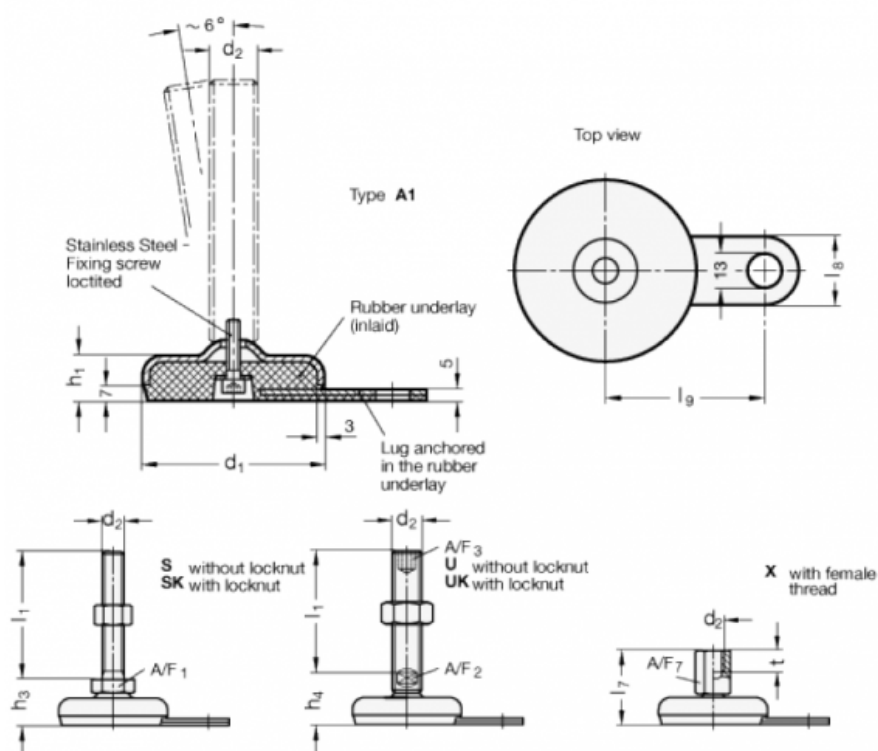

# Data Sheet

Article number: 203280M1080A1SK

Description: E+G levelling foot  
GN 32-80-M10-80-A1-SK

Note: SK With nut, External hexagon at the bottom

## Measures

A/F1	=	17
d1	=	80
d2	=	M10
h1	=	20
h3	=	28
l1	=	80
l8	=	30
l9	=	70